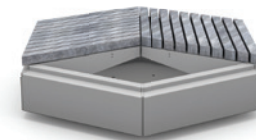

Solid Hex Green Isle
Powder Coated Steel, Cloudy Grey TWIN
170x194x47 cm | 67"x76"x19"