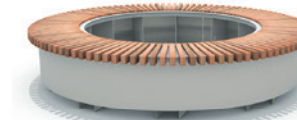

STREETLIFE Australia
Sydney, Australia
+61 2 7908 6513
australia@streetlife.com

Lean Green Circular Benches

Stockholm, NO

Lean Green Circular Bench
Natural Fibres, Hardwood
Ø180 cm, h=85 cm | Ø71", h=33"