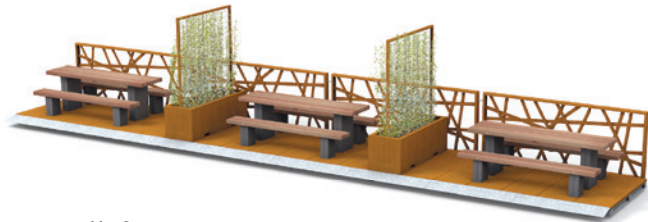

Parklets

Street Screens