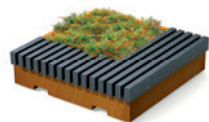

Big Green Bench, corner-sided
Corten Steel, All black twm
160x160x45 cm | 63"x63"x18"