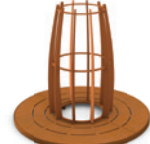

5 Tree Grilles & Guards

Tree Grilles Casual Dots

Tree Grilles Ripple

Tree Grilles Cloud Of Nuts

Tree Grilles Bubbles

Tree Grille Strips

Tree Grilles
Extra Fine Magic & Stripes

Tree Grilles Willow

Tree Guards Round

Tree Guards Lotus

Tree Grilles Twiggy

Tree Grilles
Extra Fine Sound

Tree Guards Carré

Tree Guards Outline

EN

For the final phase of Chicago's Riverwalk East, Site Design Group selected products like Drifter Linear Structures and Picnic Tables, inspired by harbor mooring posts. These contrast with sleek Solid Skirt Benches overlooking the water, while Solid Podium Surf Isles mimic river ripples. A large, custom undulating platform, developed with Streetlife, further enhances the site, showcasing a cohesive design through a range of distinctive Streetlife products.