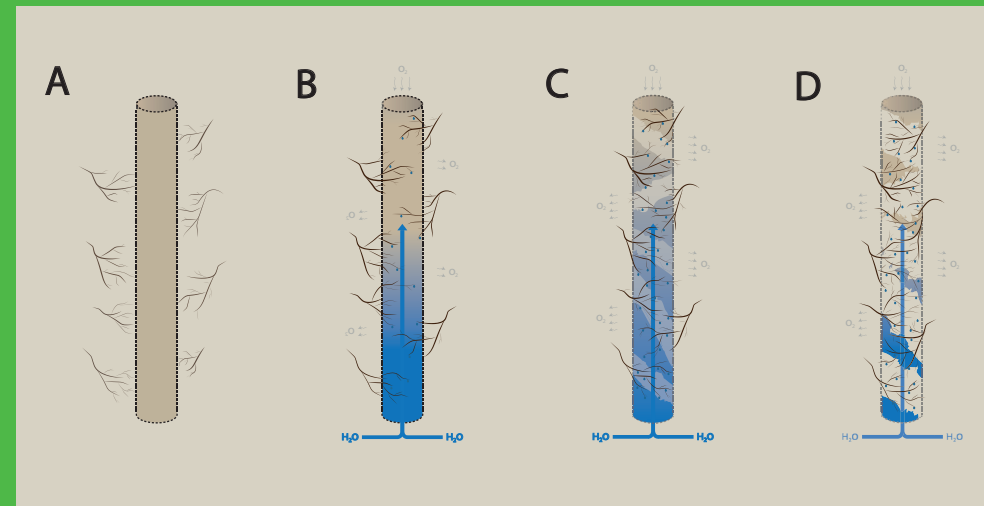

Treetec™ system & Biodegradable Columns

With Treetec™ Bottom Up (TTBU), the water reservoir is situated at the bottom of the tree tub. Vertical capillary columns let water circulate to the roots. The reservoir's tubes provide improved water circulation that significantly reduces the frequency with which watering and maintenance are required in the growing season.

After a few years, the capillary columns are no longer needed, although they should not be removed so as to avoid damage to the root ball. In addition to the non-biodegradable columns, Streetlife has developed biodegradable versions. Over time, these biodegradable columns will decompose and be absorbed into the substrate.