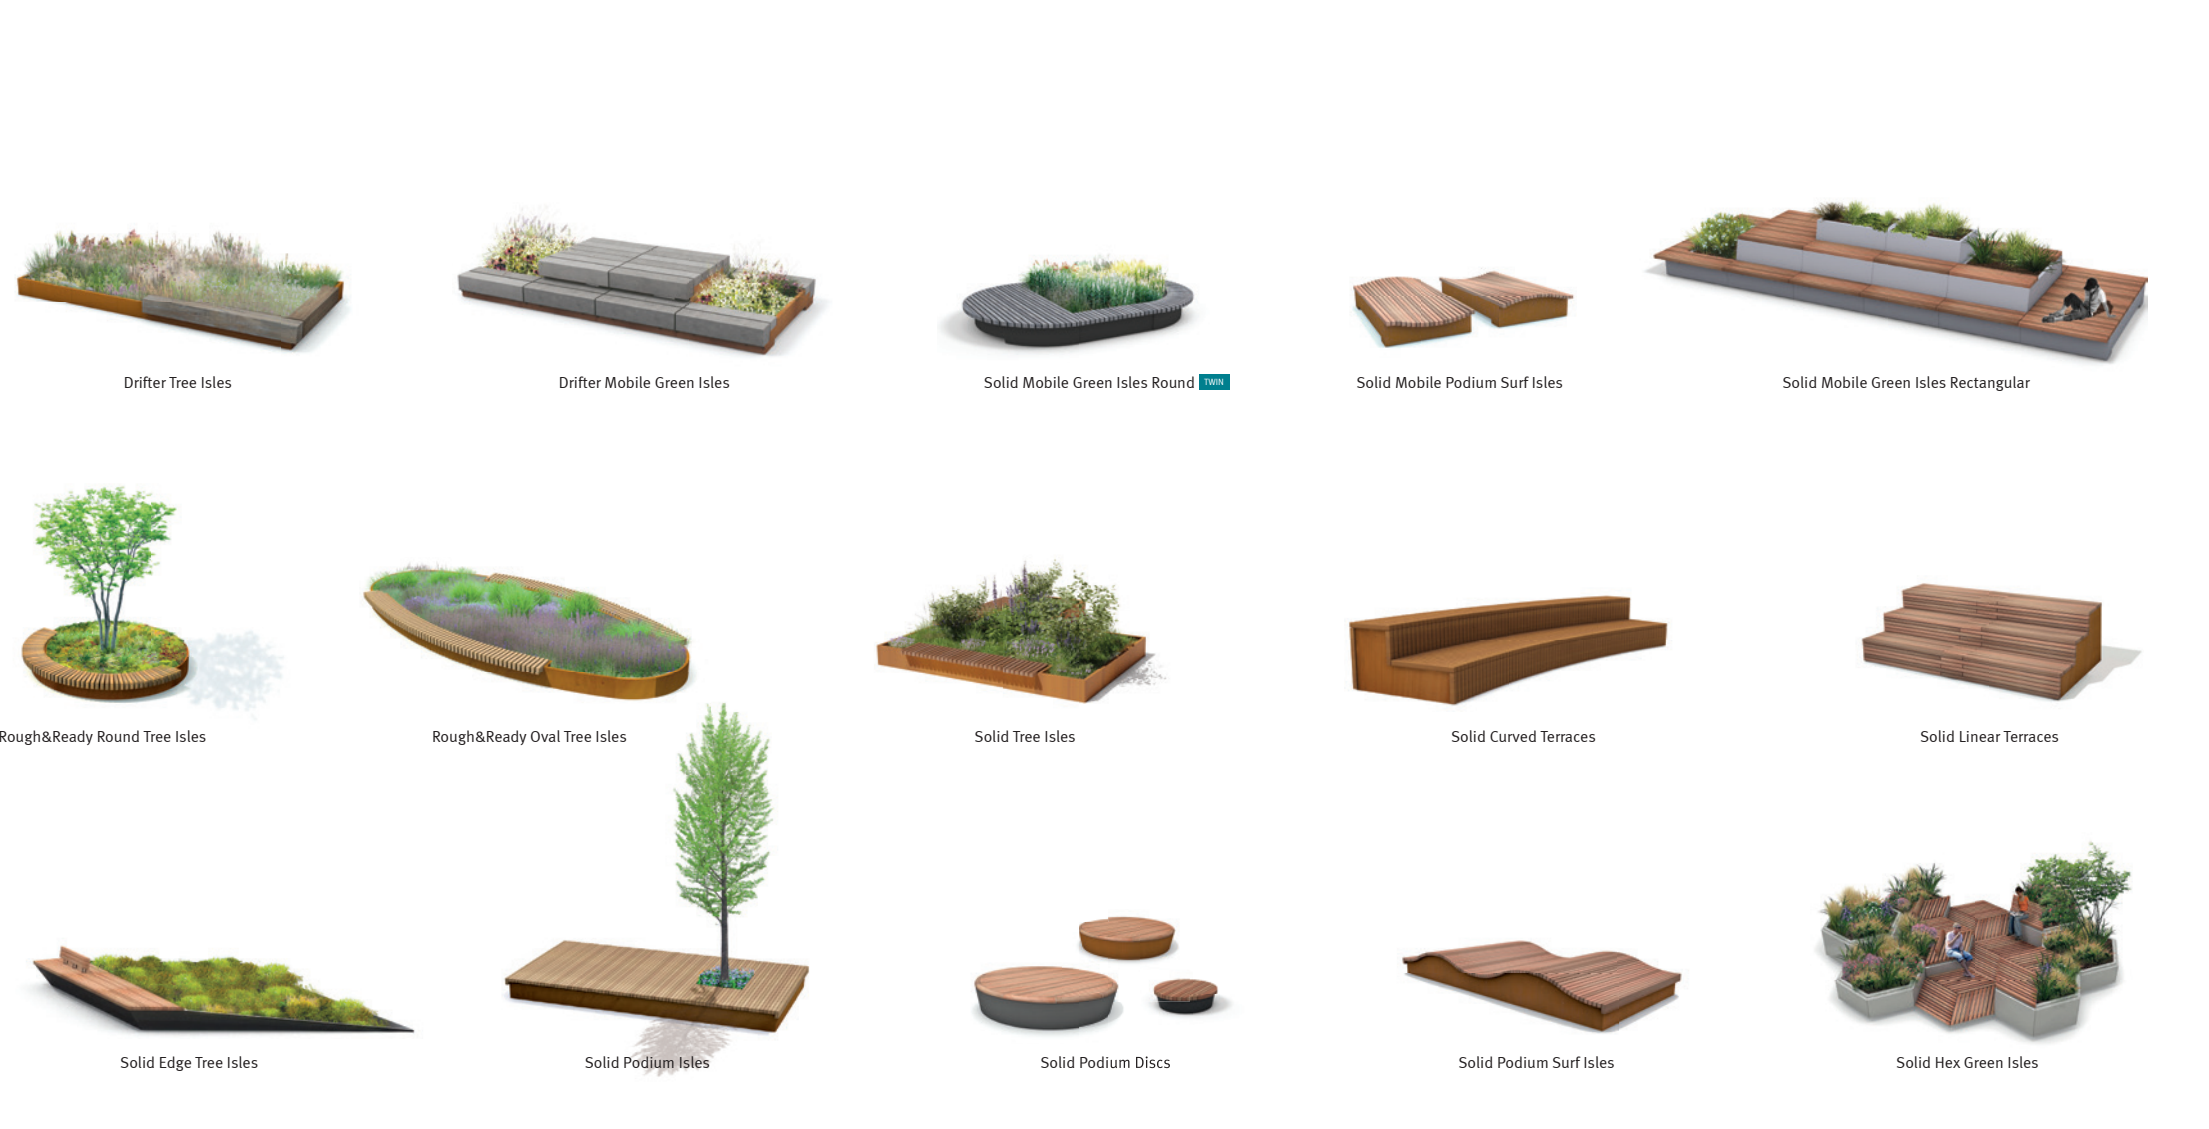

7 Shades, Pillars & Parklets

Rough&Ready Linear Shades

Rough&Ready Curved Shades

Magic Pillars

Open Pipe Pillars

Solid Green Picnic Sets

Parklets

Street Screens

High Grass Pillars

Open Pillars

3 Planters with Seating, Tree isles & Podiums

Rough&Ready Big Green Benches TWIN

Drifter Big Green Benches

Rough&Ready Basic Hug a Tubs

Cliffhanger Walls

Solid Seat Blocks

Solid Edge Green Benches

Rough&Ready Hug a Tubs Tangram

Rough&Ready Hug a Tubs Square

Solid Serif Hug a Tubs

Cliffhanger Hug a Tubs

Rough&Ready Hug a Tubs Cylindrical TWIN

Rough&Ready Hug a Tubs Oval

Lean Green Circular Benches

Lean Green Circular Skirt Benches

Lean Green Oblong Benches

Rough&Ready Italic Tree Isles

Drifter Tree Isles

Drifter Mobile Green Isles

Solid Mobile Green Isles Round TWIN

Solid Mobile Podium Surf Isles

Solid Mobile Green Isles Rectangular