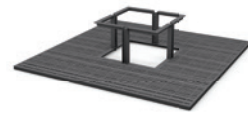

Tree Guards Round

Tree Guards Lotus

Tree Grilles Twiggy

Tree Grilles
Extra Fine Sound

Tree Guards Carré

Tree Guards Outline

EN

For the final phase of Chicago's Riverwalk East, Site Design Group selected products like Drifter Linear Structures and Picnic Tables, inspired by harbor mooring posts. These contrast with sleek Solid Skirt Benches overlooking the water, while Solid Podium Surf Isles mimic river ripples. A large, custom undulating platform, developed with Streetlife, further enhances the site, showcasing a cohesive design through a range of distinctive Streetlife products.