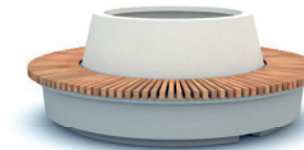

Lean Green Circular Bench
Powder Coated Steel, Hardwood
Ø230 cm, h=85 cm | Ø91", h=33"