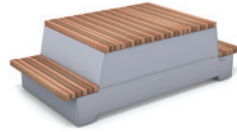

High Podium Module