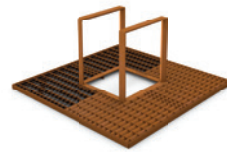

Tree Guards Round

Tree Guards Lotus

Tree Grilles Twiggy

Tree Grilles
Extra Fine Sound

Tree Guards Carré

Tree Guards Outline

EN

For the final phase of Chicago's Riverwalk East, Site Design Group selected products like Drifter Linear Structures and Picnic Tables, inspired by harbor mooring posts. These contrast with sleek Solid Skirt Benches overlooking the water, while Solid Podium Surf Isles mimic river ripples. A large, custom undulating platform, developed with Streetlife, further enhances the site, showcasing a cohesive design through a range of distinctive Streetlife products.