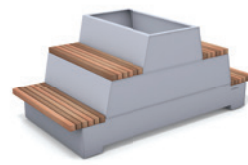

Three Layer Module